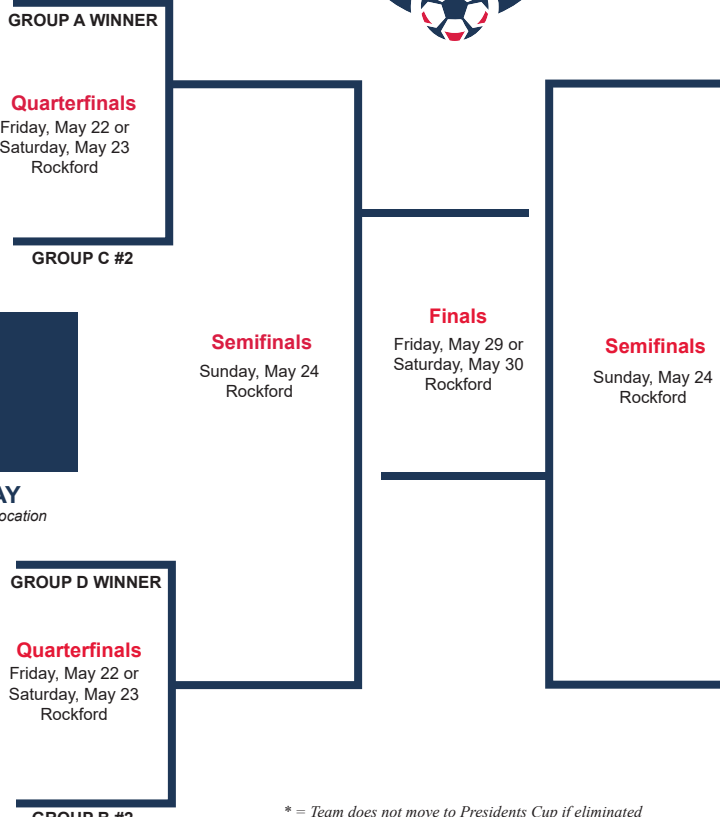

* = Team does not move to Presidents Cup if eliminated
# = Team does not move to Illinois Cup if eliminated

SCHEDULE BY / PLAY BY DATES

- **NO LATER THAN APRIL 6:** All requests to play prior to date assigned or at a location other than Rockford for Open Cup matches on April 25 or April 26 must be sent to iysascheduling@gmail.com
- **NO LATER THAN MAY 4:** All Home Team Host GROUP PLAY Schedules & any requests to play prior to date assigned or at a location other than Rockford on May 18-19 for GROUP PLAY matches must be sent to iysascheduling@gmail.com
- **NO LATER THAN MAY 10:** All Home Team Host GROUP PLAY Games MUST BE PLAYED

Teams eliminated in State Cup qualifying Open Cup matches, move on to play towards Presidents Cup group play (Unless noted on bracket).
Teams should find the corresponding PRESIDENTS CUP "Letter" to see which Presidents Cup position they move on to.
Teams eliminated in Presidents Cup qualifying Open Cup matches, move on to play in Illinois Cup (Unless noted on bracket).

Questions contact chrisj@illinoisyouthsoccer.org and bill@illinoisyouthsoccer.org