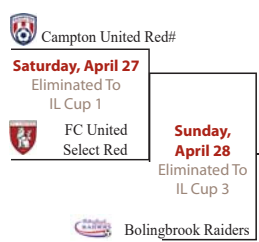

# Illinois Presidents Cup

#ilprezcup

**Group A**  
Chicago Rush Select  
Ela Elite  
Tinley Park Bobcats  
TBD

**Group B**  
Chicago City SC  
FC Lake County Elite  
Northwind SC  
TBD

**OPEN CUP PLAY-IN GAMES**

**PRESIDENTS CUP GROUP PLAY**  
See GotSoccer schedule for times and location

**Saturday, May 18**  
Sportscore 2, Rockford  
Group A4 vs Chicago Rush  
Ela Elite vs Tinley Park Bobcats

**Sunday, May 19**  
Sportscore 2, Rockford  
Chicago Rush vs Ela Elite  
Tinley Park Bobcats vs Group A4