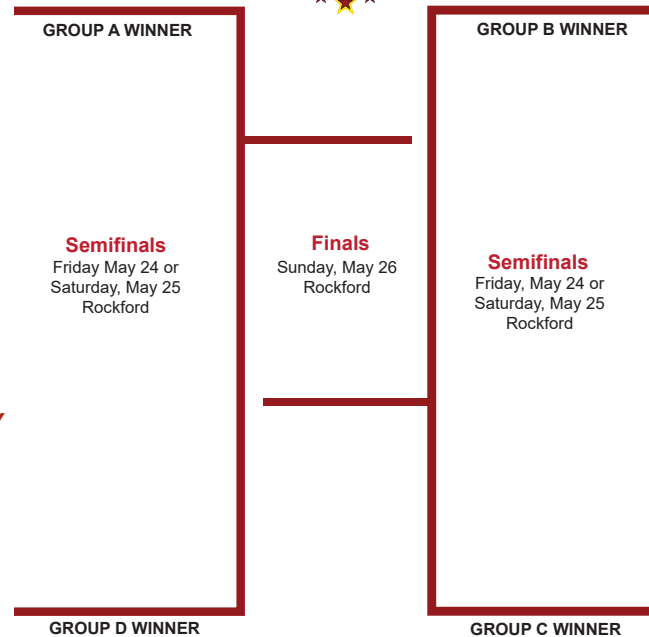

Games marked ^^ = Unless otherwise agreed, game should be played at a location midpoint between both teams

All brackets and matches subject to change