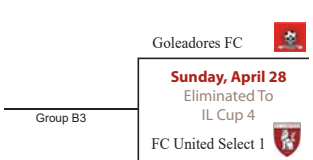

OPEN CUP PLAY-IN GAMES

Group D
FC Alliance White
FC-1 Academy Elite
Palatine Celtic Showcase
TBD

Group
Eclipse Select Black
SASA Spirits
Illinois Premier
Chicago Fire Jrs West Red